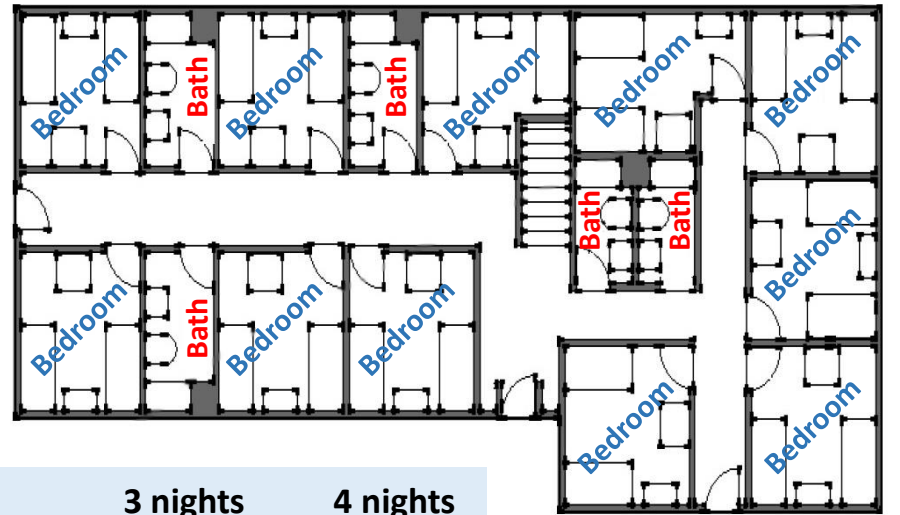

## Doll Cottage

### Dorm-like rooms

Singles or doubles - 2 twin beds in each room  
 Completely air-conditioned; WiFi throughout

11 rooms;  
 5 semi-private  
 bathrooms

Room rates	<u>3 nights</u>	<u>4 nights</u>
Single room (\$45 per night)	\$135	\$180
Double room (\$44 pp/pn)	\$132 pp	\$176 pp

As the Claggett Center's main function is as a religious retreat center and summer youth camp facility, please be advised that the Cottage rooms lack individual locks. Bed linens, bath towels, and toiletries (soap and shampoo) included. Please bring an alarm clock and/or hairdryer, if needed (a limited number available for loan). Lower level community room has kitchenette (with refrigerator, microwave, coffeemaker, sink, and dishwasher) and a deck with picturesque view.