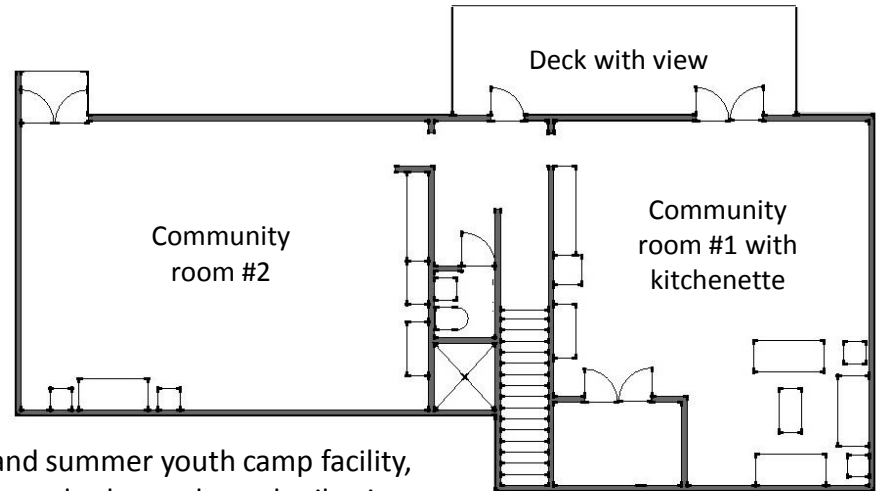

## Doll Cottage

### Dorm-like rooms

Singles or doubles - 2 twin beds in each room  
 Completely air-conditioned; WiFi throughout

11 rooms;  
 5 semi-private  
 bathrooms

Room rates	<u>3 nights</u>	<u>4 nights</u>
Single room (\$45 per night)	\$135	\$180
Double room (\$44 pp/pn)	\$132 pp	\$176 pp

As the Claggett Center's main function is as a religious retreat center and summer youth camp facility, please be advised that the Cottage rooms lack individual locks. Bed linens, bath towels, and toiletries (soap and shampoo) included. Please bring an alarm clock and/or hairdryer, if needed (a limited number available for loan). Lower level community room has kitchenette (with refrigerator, microwave, coffeemaker, sink, and dishwasher) and a deck with picturesque view.